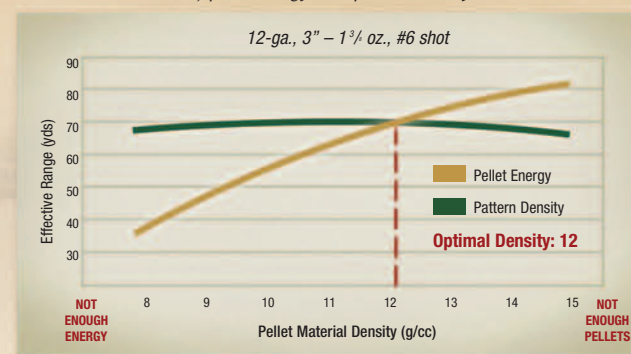

equal pellet energy and deeper penetration than any other similar density non-toxic material.

At a density of 12.0 grams/cc, Wingmaster HD's non-toxic tungsten/bronze/iron composition is 10% denser than lead and a whopping 56% denser than steel, which dramatically enhances per-pellet energy and extended-range penetration.

UNIFORM PELLET-TO-PELLET WEIGHT

Wingmaster HD™
Wingmaster HD's (Heavy Density) smooth, perfectly round shot pellets are more aerodynamic than other lead alternatives. They are uniform in pellet-to-pellet weight and are true to listed shot size.

Other non-toxic shot pellets cannot match up.

Hevi•Shot is a trademark of ENVIRON-Metal, Inc.

12.0 G/CC – BEST PELLET MATERIAL DENSITY

Testing proves Wingmaster HD™ delivers the best combination of pellet energy and pattern density.