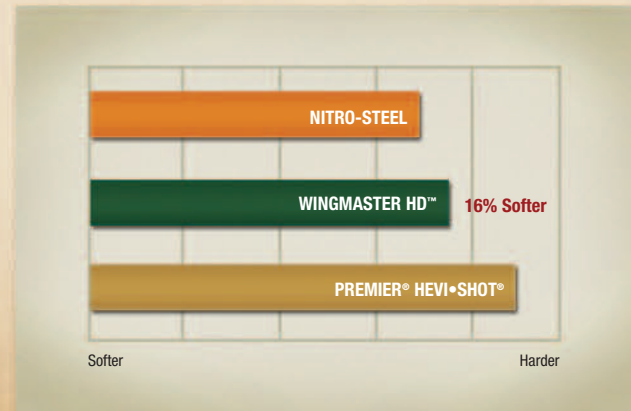

At equal pellet sizes, Wingmaster HD™ pellets have over 60% more penetration at 60 yards than Premier® Hevi•Shot® pellets. (Goose silhouette shown)

With its awesome aerodynamics, Wingmaster HD™ pellets fly straighter with higher velocity and improved energy at longer distances. And its excellent choke responsiveness makes it great for everything from hunting over decoys to long-range pass shooting. Open up the pattern or tighten it down based on your application. Either way you're shooting the most lethal waterfowl shot in the world.

LETHAL NEAR AND FAR

Wingmaster HD, due to its excellent aerodynamics and softness, exhibits exceptional choke responsiveness. This makes it more versatile and more deadly across the board.

Choke	Range	Diameter	Percentage Yield
Skeet	40 yds	.725	55-60
Improved Cylinder	40 yds	.720	60-65
Light Modified	40 yds	.717	70-75
Modified	40 yds	.715	80-85

CRUSH THE LONG BIRD

Wingmaster HD put 60% of its payload into a 30" circle at 60 yards! That's 155 out of 258 pellets, and very bad news for birds that think they know harm's reach.

At 40 yards, Wingmaster HD™ generates nearly 200-ft.-lbs. more energy than Premier® Hevi•Shot®. This statistic is the ultimate indicator of its Drop-Dead Better™ performance. Consistent size, superior roundness, optimal density, improved choke response in a softer material all add up to more on-bird energy and ultimately more birds on the

MORE BONE-CRUSHING FORCE.

Wingmaster HD™ generates nearly 200-ft.-lbs. more pattern energy than Hevi•Shot at 40 yards.

16% SOFTER THAN PREMIER® HEVI•SHOT®

Its softer properties make Wingmaster HD easier on your barrel, and ultimately deliver improved choke responsiveness and more lethal, consistent patterns.