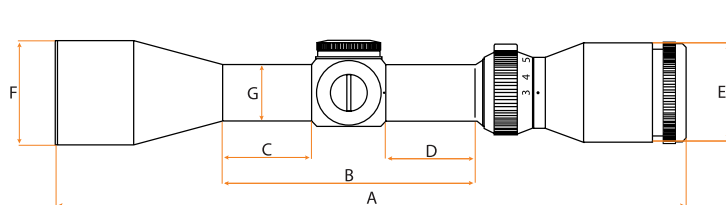

Series/Model	Dimensions (inches)							Weight (oz.)	Mag. (x)	Obj. Dia. (mm)	Field of View		Eye Relief		Parallax Setting (yards)	Click Value (inches @100yards)	Range of Adjustment (inches all directions from center @100yds.)	Reticle Type	Battery
	A	B	C	D	E	F	G				High Power (feet @100 yards)	Low Power (feet @100 yards)	High Power (inches @0.75D)	Low Power (inches @0.75D)					
TRU-BRITE™ XTREME																			
TG8539BX	11.22	4.53	1.66	1.62	1.78	2.03	1.00	15.5	3-9	44	13.8	40.3	4.75	5.50	100	0.25	30.0	2 Color IR Duplex	CR2032
TG8539BXB	11.22	4.53	1.66	1.62	1.78	2.03	1.00	15.5	3-9	44	13.8	40.3	4.75	5.50	100	0.25	30.0	2 Color IR BDC (Centerfire)	CR2032
TG8531BXB	12.41	4.85	1.97	1.62	1.78	2.03	1.00	17.6	3-12	44	10.3	39.6	4.50	5.00	100	0.25	30.0	2 Color IR BDC (Centerfire)	CR2032
TG8541BXB	13.78	4.85	1.97	1.62	1.78	2.52	1.00	18.9	4-16	50	7.5	30.0	4.50	5.00	15-∞	0.25	25.0	2 Color IR BDC (Centerfire)	CR2032
TRU-BRITE™ CENTERFIRE BDC																			
TG8539BLB	12.80	4.90	1.70	1.70	1.70	2.00	1.00	20.7	3-9	44	14.0	42.0	3.40	3.75	100	0.25	30.0	2 Color IR BDC (Centerfire)	CR2032
TG8531BLB	13.90	6.10	2.60	2.10	1.70	2.00	1.00	19.9	3-12	44	8.4	33.2	3.50	3.90	100	0.25	30.0	2 Color IR BDC (Centerfire)	CR2032
TG8541BLB	14.40	6.30	2.20	2.70	1.70	2.20	1.00	22.9	4-16	50	6.8	27.0	3.50	3.90	100	0.25	30.0	2 Color IR BDC (Centerfire)	CR2032
TRU-BRITE™ MUZZLELOADER BDC																			
TG8531BLM/CLM	13.90	6.10	2.60	2.10	1.70	2.00	1.00	19.9	3-12	44	8.4	33.2	3.50	3.90	100	0.25	30.0	2 Color IR BDC (Muzzleloader)	CR2032
MAXUS™ XLE																			
TG8516BHX	12.00	5.00	1.70	2.10	1.80	2.00	1.00	15.6	1.5-6	44	15.0	57.8	4.75	5.50	100	0.25	30.0	Duplex	
TG8531BHX	13.40	4.90	1.70	2.10	1.80	2.00	1.00	17.1	3.5-10	50	11.0	32.0	4.75	5.50	100	0.25	30.0	Duplex	
TG8539BHX	12.70	5.40	1.90	2.30	1.80	2.20	1.00	15.8	3-9	44	12.0	35.2	4.75	5.50	100	0.25	30.0	Duplex	
TG8531BHB	13.40	5.40	1.90	2.30	1.80	2.20	1.00	17.6	3.5-10	50	11.0	32.0	4.75	5.50	100	0.25	30.0	BDC (Centerfire)	
INFINITY™																			
TG8541BT	15.00	5.25	1.75	2.00	1.75	2.13	1.00	20.1	4-16	44	5.0	20.0	2.75	3.25	15-∞	0.125	20.0	Fine Crosshair	
TG8562BT	16.13	6.75	3.50	2.13	1.75	2.13	1.00	21.0	6-24	44	4.0	15.0	2.75	3.25	15-∞	0.125	20.0	Fine Crosshair	
CROSSBOW																			
TG8515BLC	10.70	3.90	1.20	1.30	1.70	1.60	1.00	17.6	1.5-5	32	21.0	61.0	3.40	4.50	30	0.25	30.0	2 Color IR Trajectory/Ranging	CR2032
TG8504B3/C3	8.00	3.30	0.90	1.10	1.50	1.50	1.00	11.4	4	32	n/a	24.0	n/a	4.00	30	0.25	40.0	Trajectory/Ranging	
COMPACT 4x32																			
TG8504BR	8.00	3.30	0.90	1.10	1.50	1.50	1.00	11.4	4	32	n/a	24.0	n/a	4.00	50	0.25	40.0	Duplex	
TG8504BD/CD	8.00	3.30	0.90	1.10	1.50	1.50	1.00	11.4	4	32	n/a	24.0	n/a	4.00	100	0.25	40.0	Diamond Ballistic	

Red/Green/Black BDC (Centerfire)

Two-color illuminated, bullet drop compensating reticle. Can be easily calibrated to many centerfire loads and provides aiming points from 100 to 600 yards.

Red/Green/Black BDC (Muzzleloader)

Two-color illuminated, bullet drop compensating reticle. Can be easily calibrated to many bullet/powder combinations and provides aiming points out to 300 yards.

Red/Green/Black Duplex

Two-color illuminated duplex reticle provides fast target acquisition in any lighting condition.

Red/Green/Black Crossbow

Two color illuminated, arrow drop compensating and ranging reticle. Specially designed for the TRU-BRITE™ 1.5-5x32. Can be calibrated for speeds from 225 to 400+ fps and provides aiming points in any lighting conditions from 20 to 50 yards.

Duplex

Classic combination of heavy post and fine crosshair provides fast target acquisition and accurate shot placement.

Fine Crosshair

Designed for ultra-precise shot placement at high magnification.

Shotgun

Specially designed combination of duplex and circle. Circle diameter can be adjusted to indicate maximum pattern density at various distances or to determine the distance to the target.

Diamond Ballistic

Specially designed for the compact and light weight 4x32. Provides the deer or turkey hunter with a diamond reference that measures 5 inches at 40 yards.

BDC (Centerfire)

Specially designed bullet drop compensating reticle. Can be easily calibrated to many centerfire loads and provides aiming points from 100 to 600 yards.

Crossbow

Specially designed for modern hunting crossbows. Provides aiming points from 20 to 50 yards and can be used to easily determine the distance to the target.