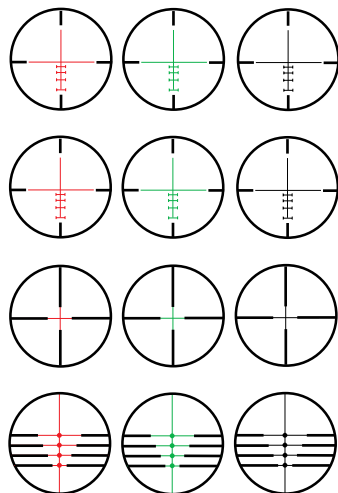

Series/Model	Dimensions (inches)							Weight (oz.)	Mag. (x)	Obj. Dia. (mm)	Field of View		Eye Relief		Parallax Setting (yards)	Click Value (inches @100yards)	Range of Adjustment (inches all directions from center @100yds.)	Reticle Type	Battery
	A	B	C	D	E	F	G				High Power (feet @100 yards)	Low Power (feet @100 yards)	High Power (inches @0.75D)	Low Power (inches @0.75D)					
TRU-BRITE™ XTREME																			
TG8539BX	11.22	4.53	1.66	1.62	1.78	2.03	1.00	15.5	3-9	44	13.8	40.3	4.75	5.50	100	0.25	30.0	2 Color IR Duplex	CR2032
TG8539BXB	11.22	4.53	1.66	1.62	1.78	2.03	1.00	15.5	3-9	44	13.8	40.3	4.75	5.50	100	0.25	30.0	2 Color IR BDC (Centerfire)	CR2032
TG8531BXB	12.41	4.85	1.97	1.62	1.78	2.03	1.00	17.6	3-12	44	10.3	39.6	4.50	5.00	100	0.25	30.0	2 Color IR BDC (Centerfire)	CR2032
TG8541BXB	13.78	4.85	1.97	1.62	1.78	2.52	1.00	18.9	4-16	50	7.5	30.0	4.50	5.00	15-∞	0.25	25.0	2 Color IR BDC (Centerfire)	CR2032
TRU-BRITE™ CENTERFIRE BDC																			
TG8539BLB	12.80	4.90	1.70	1.70	1.70	2.00	1.00	20.7	3-9	44	14.0	42.0	3.40	3.75	100	0.25	30.0	2 Color IR BDC (Centerfire)	CR2032
TG8531BLB	13.90	6.10	2.60	2.10	1.70	2.00	1.00	19.9	3-12	44	8.4	33.2	3.50	3.90	100	0.25	30.0	2 Color IR BDC (Centerfire)	CR2032
TG8541BLB	14.40	6.30	2.20	2.70	1.70	2.20	1.00	22.9	4-16	50	6.8	27.0	3.50	3.90	100	0.25	30.0	2 Color IR BDC (Centerfire)	CR2032
TRU-BRITE™ MUZZLELOADER BDC																			
TG8531BLM/CLM	13.90	6.10	2.60	2.10	1.70	2.00	1.00	19.9	3-12	44	8.4	33.2	3.50	3.90	100	0.25	30.0	2 Color IR BDC (Muzzleloader)	CR2032
MAXUS™ XLE																			
TG8516BHX	12.00	5.00	1.70	2.10	1.80	2.00	1.00	15.6	1.5-6	44	15.0	57.8	4.75	5.50	100	0.25	30.0	Duplex	
TG8531BHX	13.40	4.90	1.70	2.10	1.80	2.00	1.00	17.1	3.5-10	50	11.0	32.0	4.75	5.50	100	0.25	30.0	Duplex	
TG8539BHX	12.70	5.40	1.90	2.30	1.80	2.20	1.00	15.8	3-9	44	12.0	35.2	4.75	5.50	100	0.25	30.0	Duplex	
TG8531BHB	13.40	5.40	1.90	2.30	1.80	2.20	1.00	17.6	3.5-10	50	11.0	32.0	4.75	5.50	100	0.25	30.0	BDC (Centerfire)	
INFINITY™																			
TG8541BT	15.00	5.25	1.75	2.00	1.75	2.13	1.00	20.1	4-16	44	5.0	20.0	2.75	3.25	15-∞	0.125	20.0	Fine Crosshair	
TG8562BT	16.13	6.75	3.50	2.13	1.75	2.13	1.00	21.0	6-24	44	4.0	15.0	2.75	3.25	15-∞	0.125	20.0	Fine Crosshair	
CROSSBOW																			
TG8515BLC	10.70	3.90	1.20	1.30	1.70	1.60	1.00	17.6	1.5-5	32	21.0	61.0	3.40	4.50	30	0.25	30.0	2 Color IR Trajectory/Ranging	CR2032
TG8504B3/C3	8.00	3.30	0.90	1.10	1.50	1.50	1.00	11.4	4	32	n/a	24.0	n/a	4.00	30	0.25	40.0	Trajectory/Ranging	
COMPACT 4x32																			
TG8504BR	8.00	3.30	0.90	1.10	1.50	1.50	1.00	11.4	4	32	n/a	24.0	n/a	4.00	50	0.25	40.0	Duplex	
TG8504BD/CD	8.00	3.30	0.90	1.10	1.50	1.50	1.00	11.4	4	32	n/a	24.0	n/a	4.00	100	0.25	40.0	Diamond Ballistic	

Red/Green/Black BDC (Centerfire)

Two-color illuminated, bullet drop compensating reticle. Can be easily calibrated to many centerfire loads and provides aiming points from 100 to 600 yards.

Red/Green/Black BDC (Muzzleloader)

Two-color illuminated, bullet drop compensating reticle. Can be easily calibrated to many bullet/powder combinations and provides aiming points out to 300 yards.

Red/Green/Black Duplex

Two-color illuminated duplex reticle provides fast target acquisition in any lighting condition.

Red/Green/Black Crossbow

Two color illuminated, arrow drop compensating and ranging reticle. Specially designed for the TRU-BRITE™ 1.5-5x32. Can be calibrated for speeds from 225 to 400+ fps and provides aiming points in any lighting conditions from 20 to 50 yards.

Duplex

Classic combination of heavy post and fine crosshair provides fast target acquisition and accurate shot placement.

Fine Crosshair

Designed for ultra-precise shot placement at high magnification.

Shotgun

Specially designed combination of duplex and circle. Circle diameter can be adjusted to indicate maximum pattern density at various distances or to determine the distance to the target.

Diamond Ballistic

Specially designed for the compact and light weight 4x32. Provides the deer or turkey hunter with a diamond reference that measures 5 inches at 40 yards.

BDC (Centerfire)

Specially designed bullet drop compensating reticle. Can be easily calibrated to many centerfire loads and provides aiming points from 100 to 600 yards.

Crossbow

Specially designed for modern hunting crossbows. Provides aiming points from 20 to 50 yards and can be used to easily determine the distance to the target.